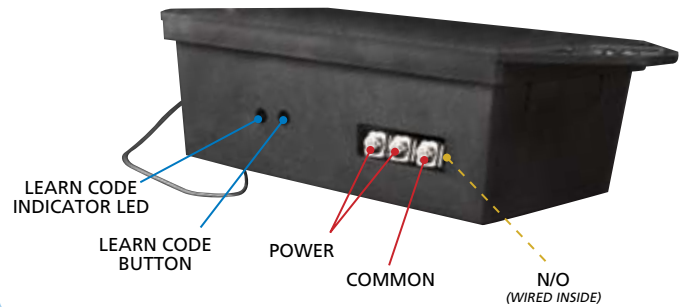

390 MHz TECHNICAL SPECS

Frequency
390 MHz

Emitted Radio Power
N/A

Power Consumption
N/A

Input Voltage
24 VAC/DC

Operating Temperature
14°F TO 131°F
-10°C TO 55°C

Max No. of Programmed
Units Per Receiver
7 TRANSMITTERS

LED
RED = Receiver Learn and
Output Activation

Certifications
EC, FCC, IC

Dimensions

Receiver
L = 7.5"
W = 3.375"
H = 2"

390 MHz RECEIVER

10RD390
DIGITAL RECEIVER

390 MHz FAMILY OF PRODUCTS