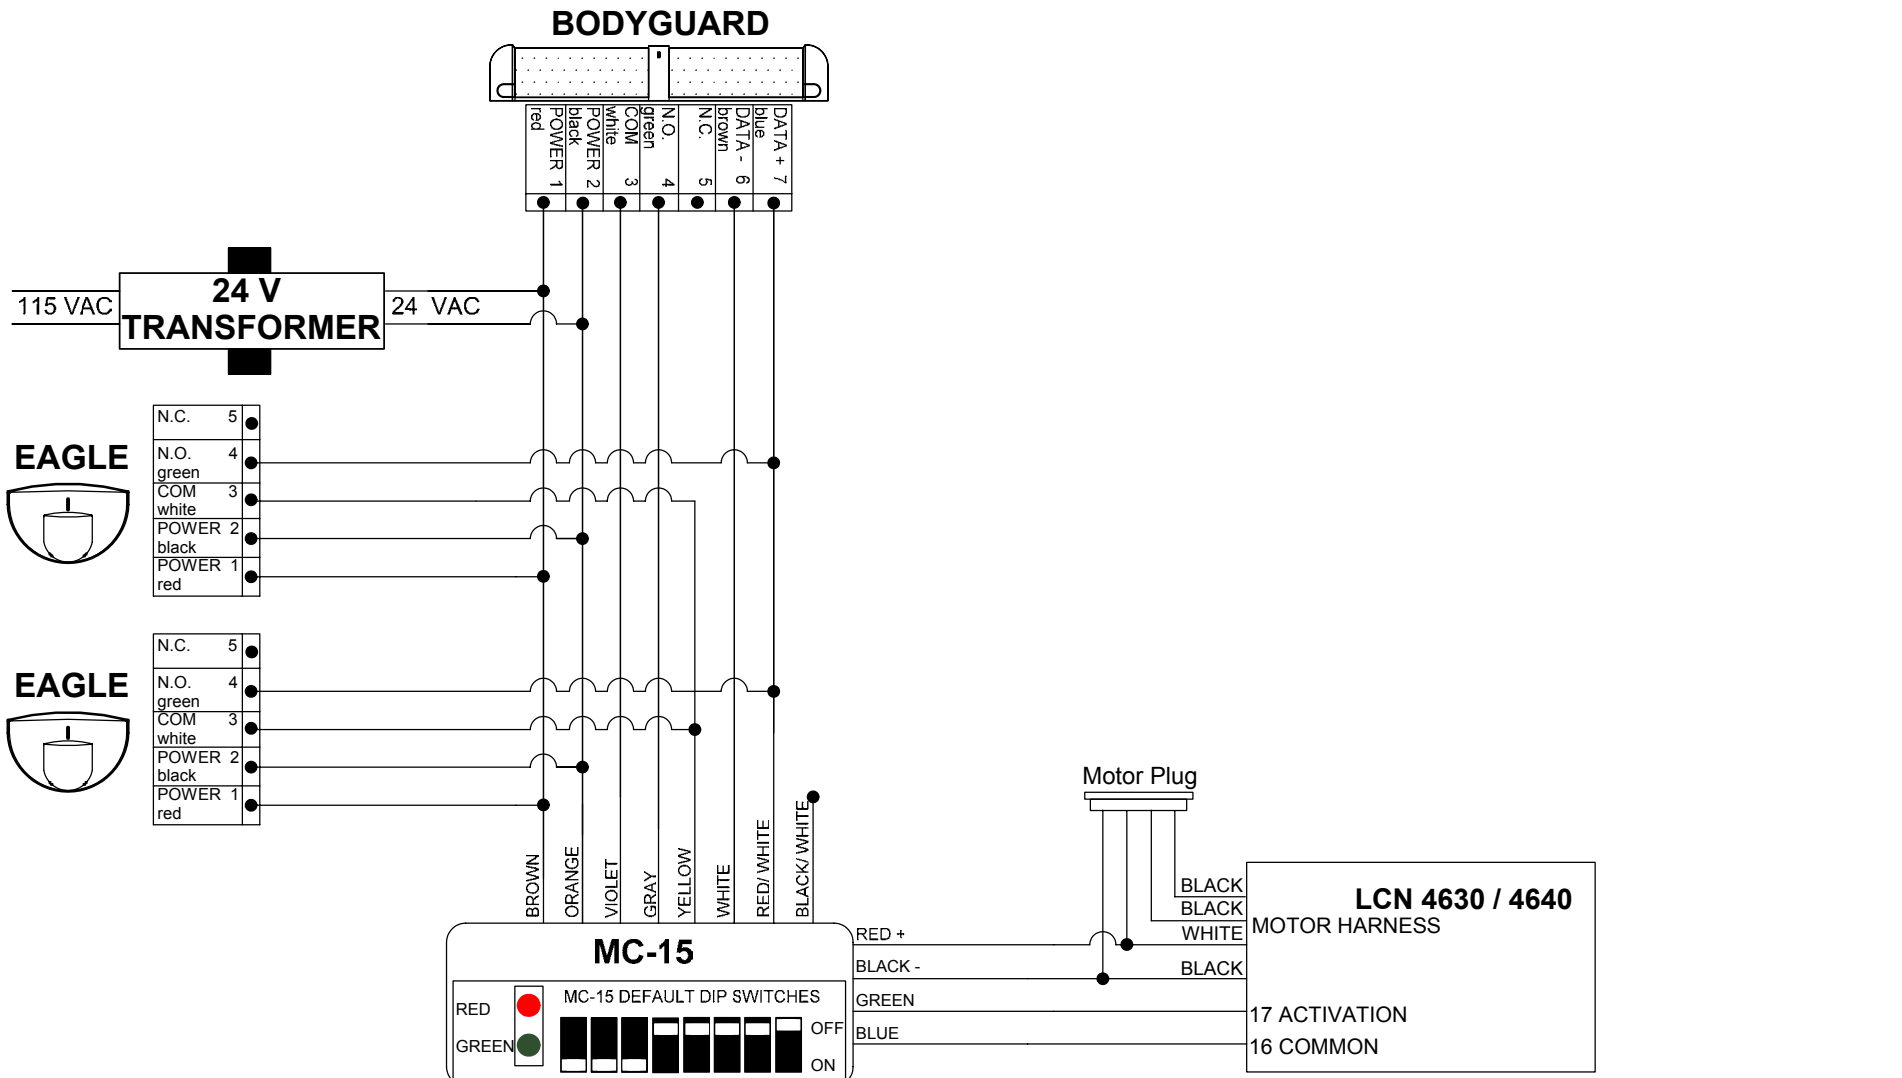

NOTES: 1) MC15 DIP SWITCHES 6,7,8 NOT USED

IF AFTER TROUBLESHOOTING A PROBLEM, A SATISFACTORY SOLUTION CANNOT BE ACHIEVED, PLEASE CALL B.E.A., INC. FOR FURTHER ASSISTANCE DURING EASTERN STANDARD TIME AT 1-800-523-2462 FROM 8AM - 5PM. FOR AFTER-HOURS, CALL EAST COAST: 1-866-836-1863 OR 1-800-407-4545 / MID-WEST: 1-888-308-8843 / WEST COAST: 1-888-419-2564. DO NOT LEAVE ANY PROBLEM UNRESOLVED. IF YOU MUST WAIT FOR THE FOLLOWING WORKDAY TO CALL B.E.A., LEAVE THE DOOR INOPERABLE UNTIL SATISFACTORY REPAIRS CAN BE MADE. NEVER SACRIFICE THE SAFE OPERATION OF THE AUTOMATIC DOOR OR GATE FOR AN INCOMPLETE SOLUTION. WEB: WWW.BEASENSORS.COM

BEA
We open up New Horizons
HALMA GROUP COMPANY

100 ENTERPRISE DRIVE
PITTSBURGH, PA 15275
PHONE: (412) 249-4100
FAX: (412) 249-4101
EMAIL: www.beasensors.com

TITLE: LCN 4630/4640 WITH MC-15, BODYGUARD AND EAGLES

SIZE: A	DRAWN BY: KJG	REV BY: KJG	PART NO: 80.0189.02
	SCALE: NONE	DATE: 27 NOV 2005	SHEET 1 OF 1