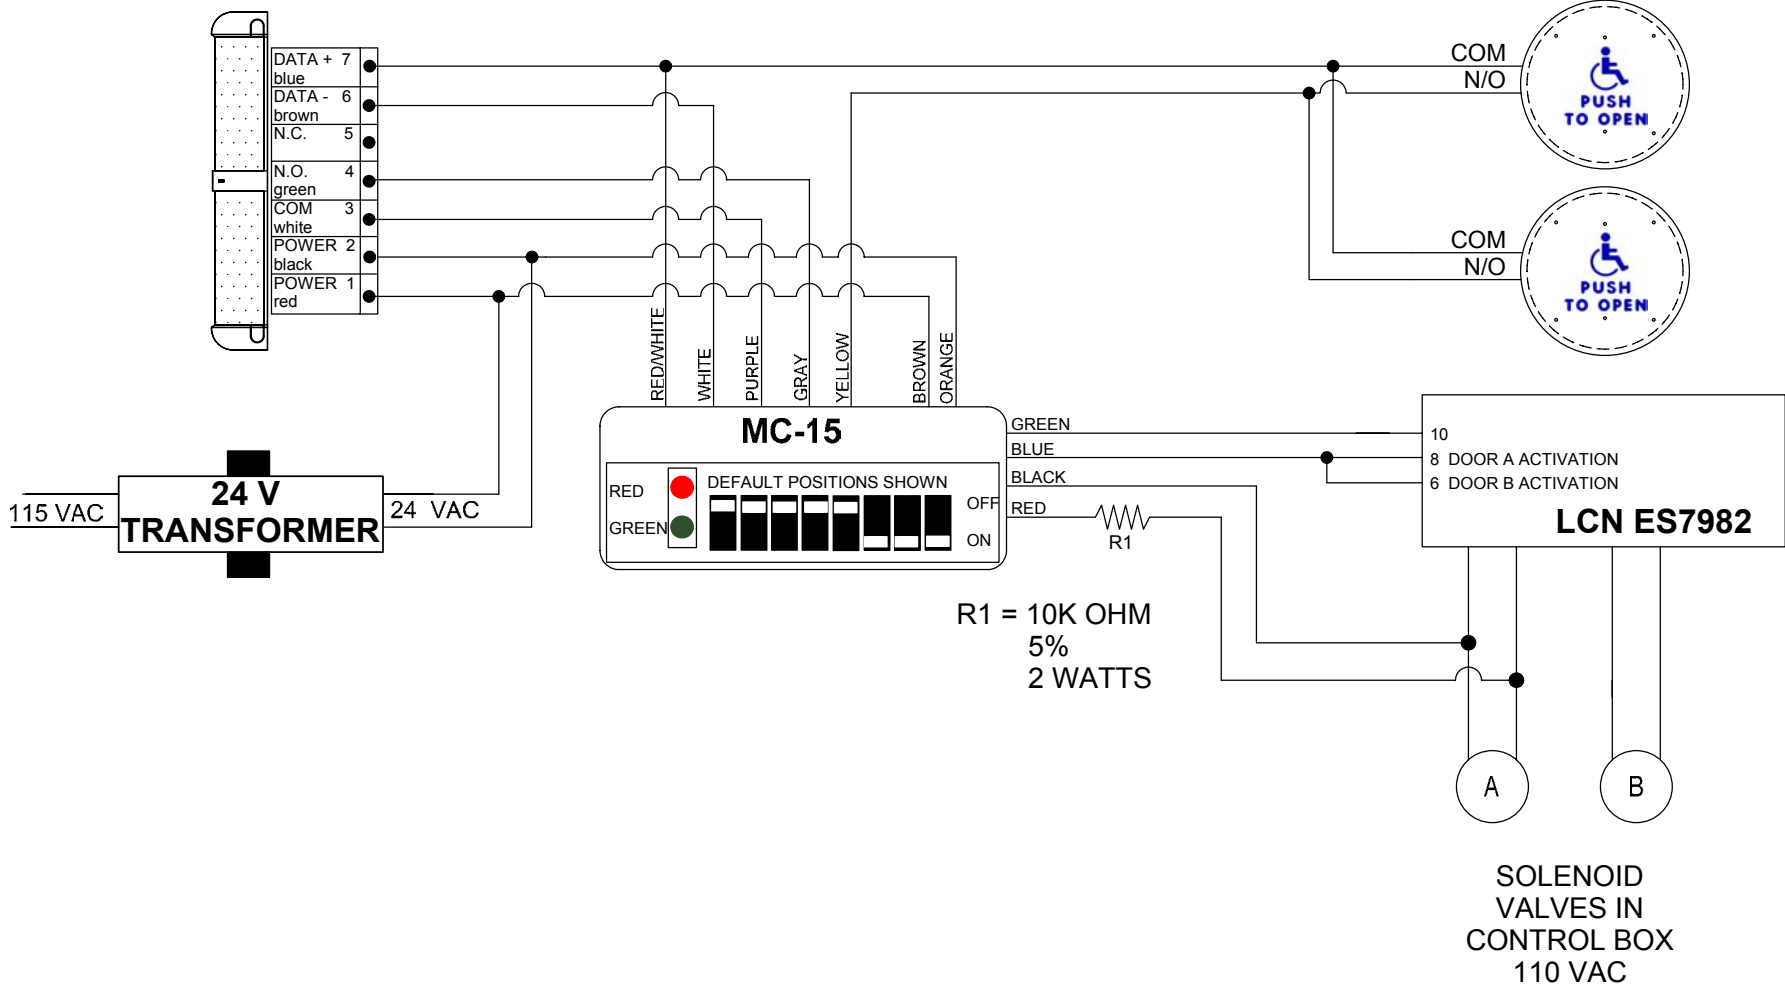

BODYGUARD

R1 = 10K OHM
5%
2 WATTS

BEA
We open up New Horizons
A HALMA GROUP COMPANY
100 ENTERPRISE DRIVE
PITTSBURGH, PA 15275
PHONE: (412) 249-4100
FAX: (412) 249-4101
EMAIL: www.beasensors.com

TITLE: LCN ES7982 LOW ENERGY CONTROL BOARD SIMULTANEOUS PAIR

SIZE: A	DRAWN BY: KJG	REV BY: KJG	PART NO: 80.0038.02
	SCALE: NONE	DATE: 24 MAY 2005	SHEET 1 OF 1

IF AFTER TROUBLESHOOTING A PROBLEM, A SATISFACTORY SOLUTION CANNOT BE ACHIEVED, PLEASE CALL B.E.A., INC. FOR FURTHER ASSISTANCE DURING EASTERN STANDARD TIME AT 1-800-523-2462 FROM 8AM - 5PM. FOR AFTER-HOURS, CALL EAST COAST: 1-866-836-1863 OR 1-800-407-4545 / MID-WEST: 1-888-308-8843 / WEST COAST: 1-888-419-2564. DO NOT LEAVE ANY PROBLEM UNRESOLVED. IF YOU MUST WAIT FOR THE FOLLOWING WORKDAY TO CALL B.E.A., LEAVE THE DOOR INOPERABLE UNTIL SATISFACTORY REPAIRS CAN BE MADE. NEVER SACRIFICE THE SAFE OPERATION OF THE AUTOMATIC DOOR OR GATE FOR AN INCOMPLETE SOLUTION. WEB: WWW.BEASENSORS.COM

LCN ES7982 CONTROL BOARD SIMULTANEOUS PAIR WITH MAGLOCKS

B.E.A., Inc.
 100 Enterprise Drive, Pittsburgh, PA 15275
 PH: (412) 249-4100 FAX: (412) 249-4101

**TITLE: LCN ES7982 CONTROL BOARD
 SIMULATANEUS PAIR
 WITH MAGLOCKS**