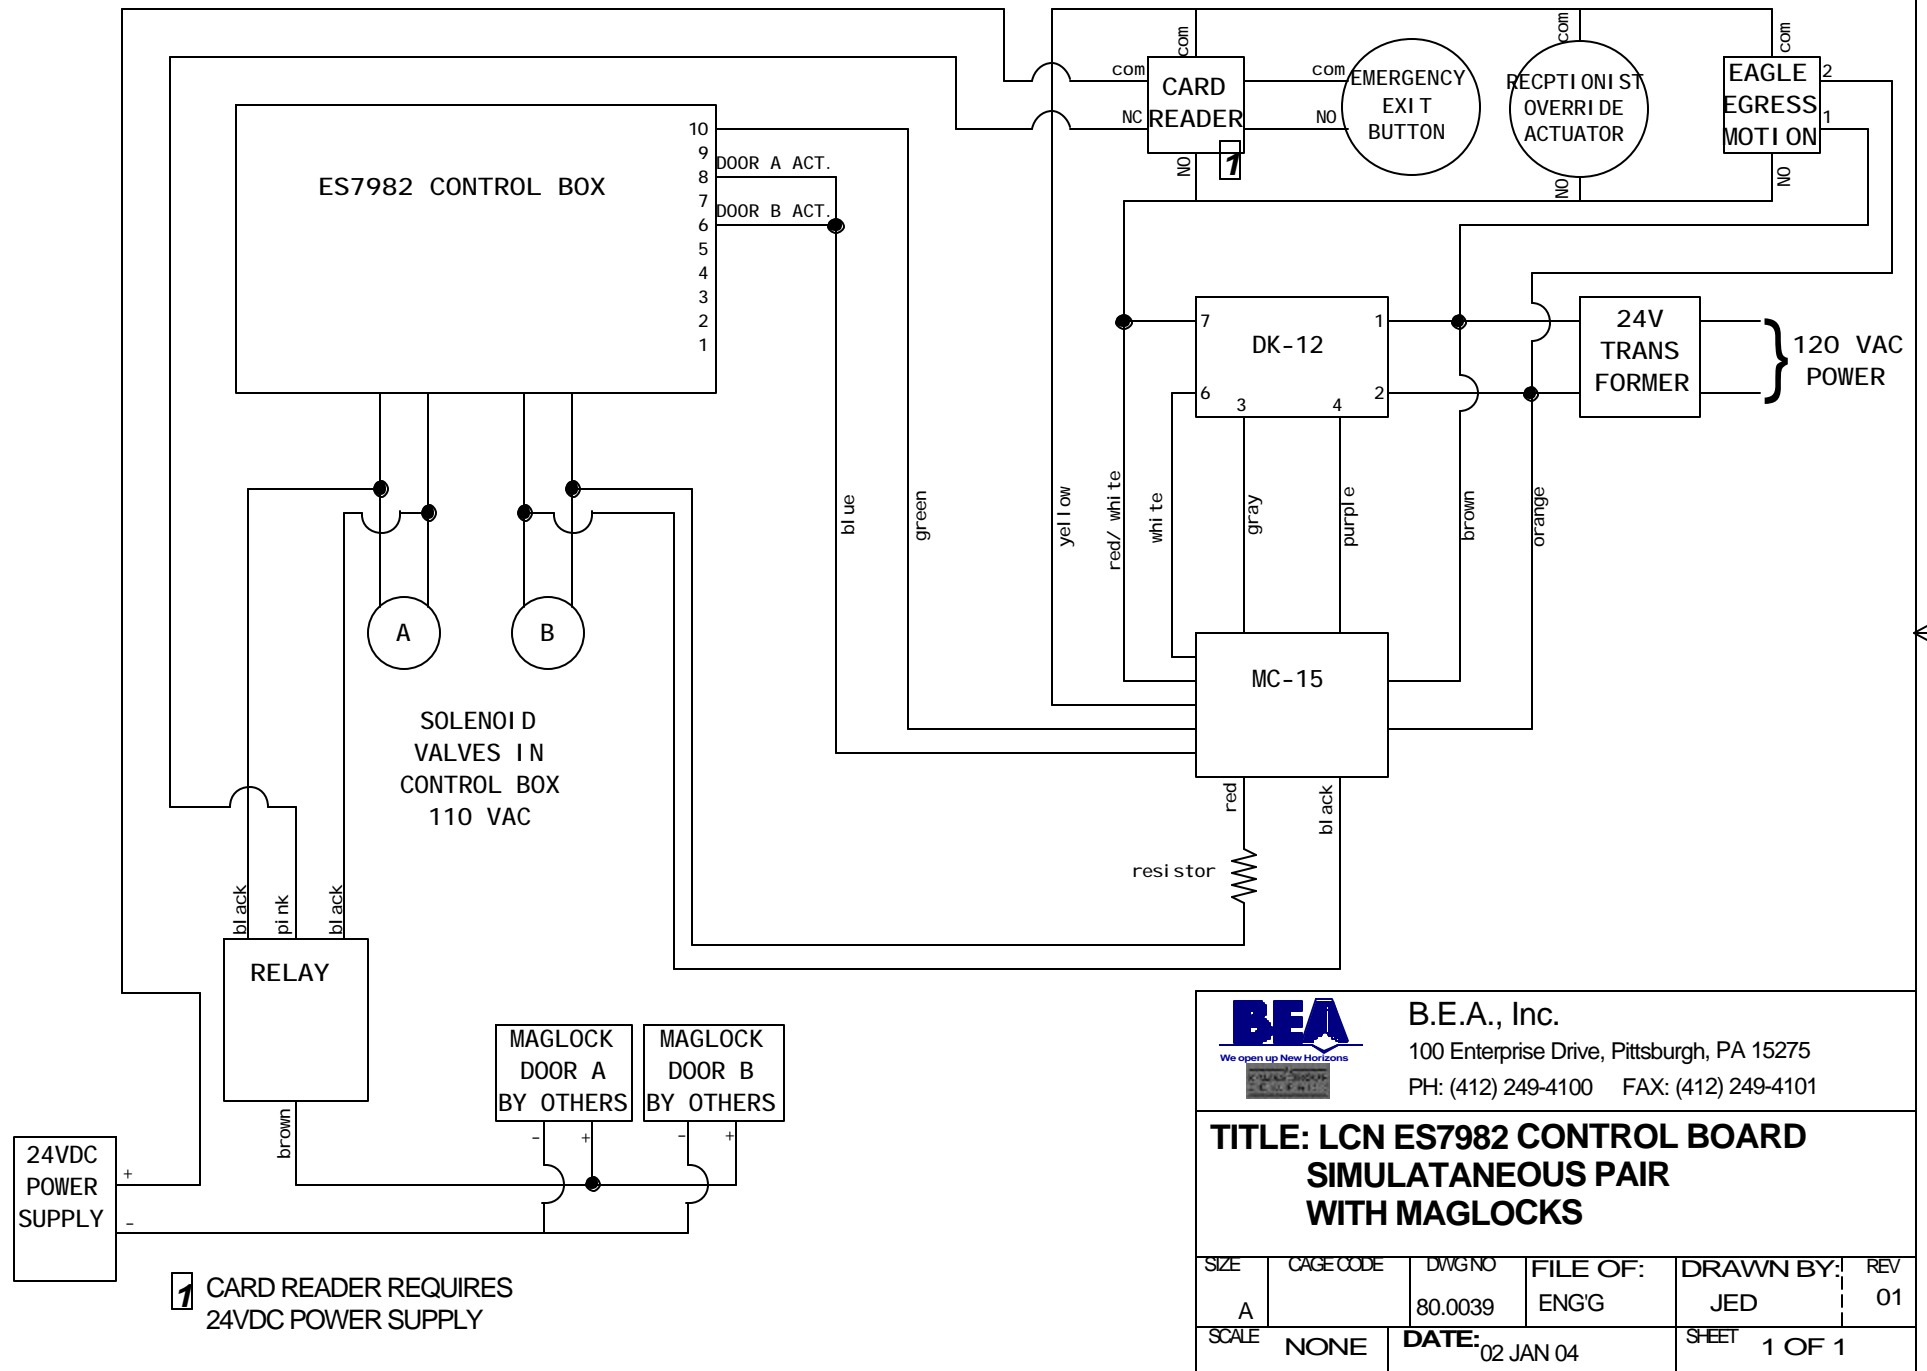

BODYGUARD

R1 = 10K OHM
5%
2 WATTS

BEA
We open up New Horizons
A HALMA GROUP COMPANY
100 ENTERPRISE DRIVE
PITTSBURGH, PA 15275
PHONE: (412) 249-4100
FAX: (412) 249-4101
EMAIL: www.beasensors.com

TITLE: LCN ES7982 LOW ENERGY CONTROL BOARD SIMULTANEOUS PAIR

SIZE: A	DRAWN BY: KJG	REV BY: KJG	PART NO: 80.0038.02
	SCALE: NONE	DATE: 24 MAY 2005	SHEET 1 OF 1

IF AFTER TROUBLESHOOTING A PROBLEM, A SATISFACTORY SOLUTION CANNOT BE ACHIEVED, PLEASE CALL B.E.A., INC. FOR FURTHER ASSISTANCE DURING EASTERN STANDARD TIME AT 1-800-523-2462 FROM 8AM - 5PM. FOR AFTER-HOURS, CALL EAST COAST: 1-866-836-1863 OR 1-800-407-4545 / MID-WEST: 1-888-308-8843 / WEST COAST: 1-888-419-2564. DO NOT LEAVE ANY PROBLEM UNRESOLVED. IF YOU MUST WAIT FOR THE FOLLOWING WORKDAY TO CALL B.E.A., LEAVE THE DOOR INOPERABLE UNTIL SATISFACTORY REPAIRS CAN BE MADE. NEVER SACRIFICE THE SAFE OPERATION OF THE AUTOMATIC DOOR OR GATE FOR AN INCOMPLETE SOLUTION. WEB: WWW.BEASENSORS.COM

LCN ES7982 CONTROL BOARD SIMULTANEOUS PAIR WITH MAGLOCKS

B.E.A., Inc.
 100 Enterprise Drive, Pittsburgh, PA 15275
 PH: (412) 249-4100 FAX: (412) 249-4101

**TITLE: LCN ES7982 CONTROL BOARD
 SIMULATANEUS PAIR
 WITH MAGLOCKS**